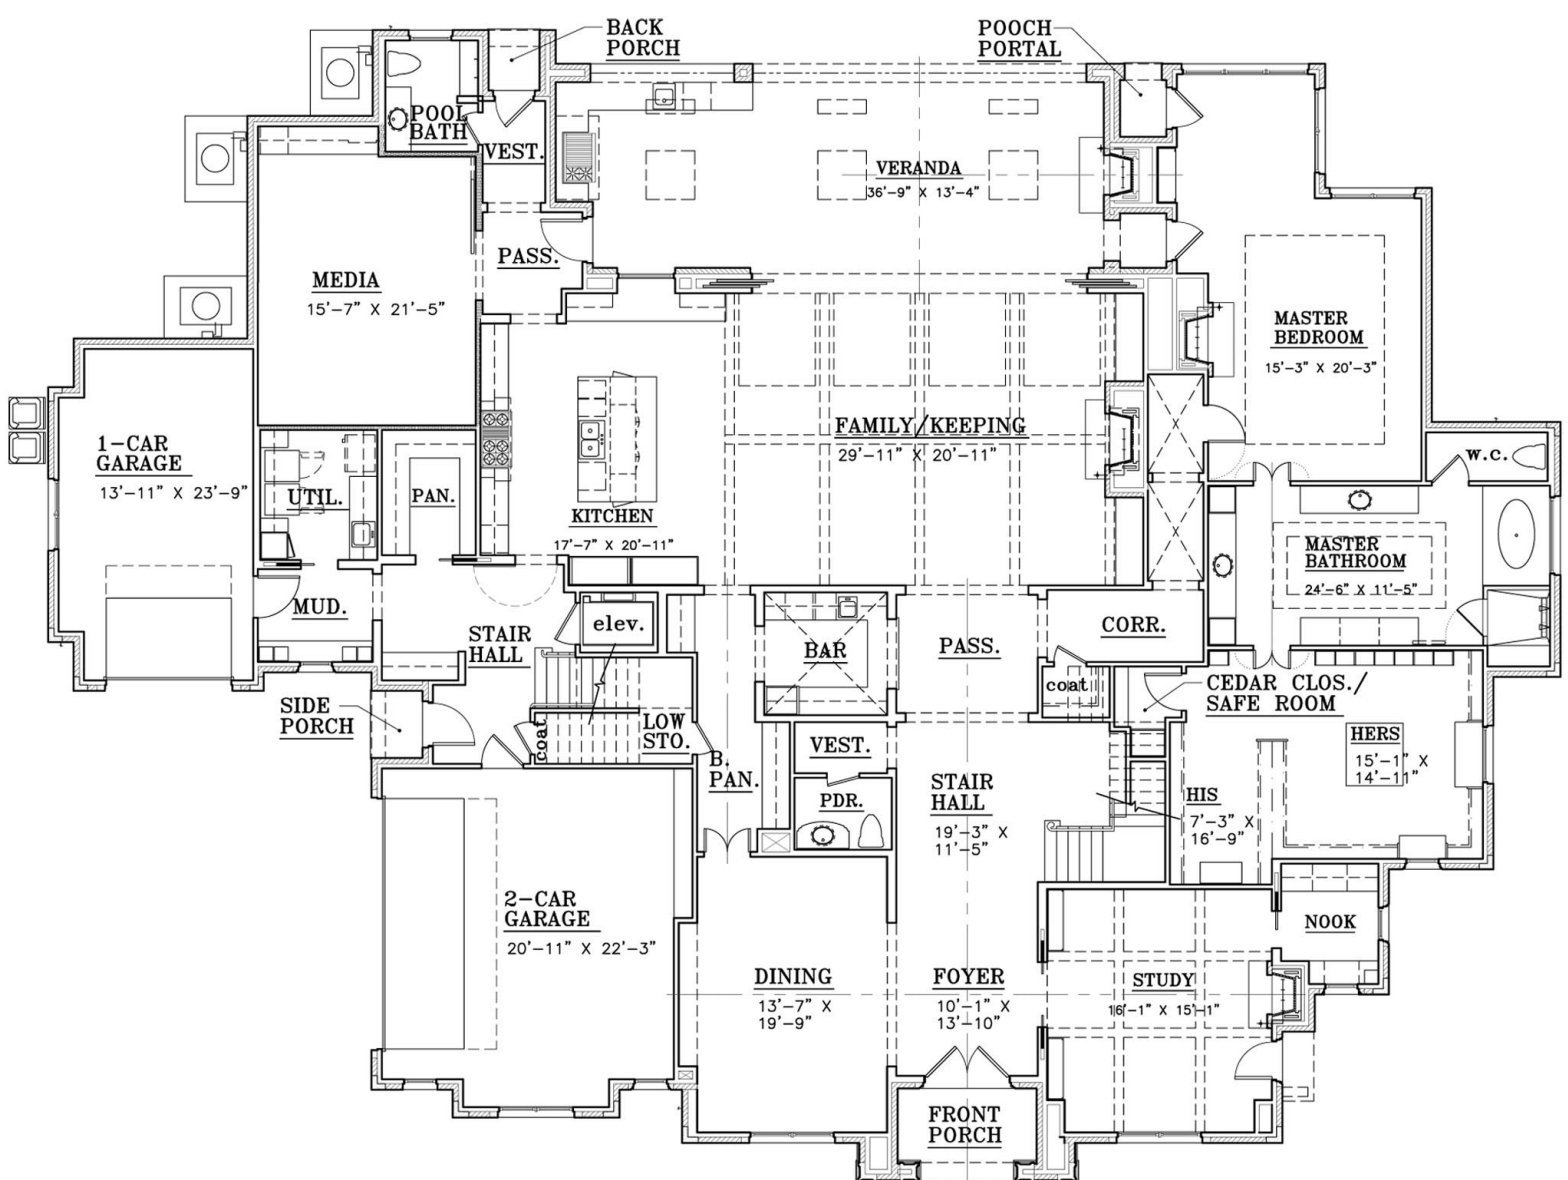

SECOND FLOOR

FIRST FLOOR

6821 AMARETTO COURT

1st Floor Living Area	5,005
2nd Floor Living Area	2,622
Total Living Area	7,627